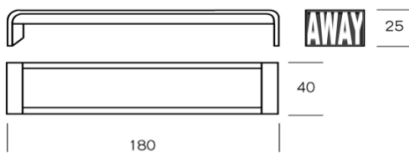

langer Ablagetisch zu Bett mit Matratzenmass **160 x 40**
long sidetable to bed with mattress width