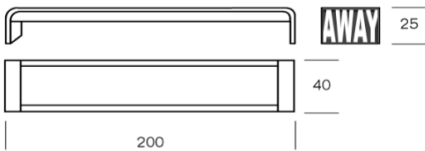

WOOD I Typographie einseitig
Typography just on one side

HUTYPO-T18

langer Ablagetisch zu Bett mit Matratzenmass **180 x 40**
long sidetable to bed with mattress width