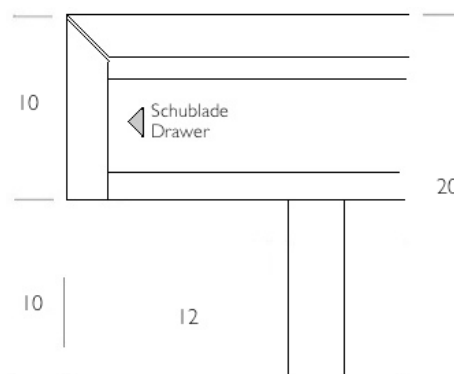

KALININGRAD Beistelltische | Sidetables

Produkt Informationen

Ergänzend zu Bett Kaliningrad bietet MRMAXIM eine Auswahl von Beistelltischen in verschiedenen Grössen und Formen, mit oder auch ohne Schublade erhältlich.

Diese können in der Höhe beliebig an das Bett angepasst werden.

Neu ist auch ein runder Beistelltisch erhältlich, welcher auf zwei Ebenen Ablagemöglichkeit bietet und durch seine Formgebung die Strengenz neben dem Bett bricht.

Product Informations

In addition to the bed Kaliningrad there exist a choice of sidetables in various sizes and shapes is available, with or without drawer.

Those can be produced adjusted in the height, fitting to the bed.

New also a round sidetable is offered with to layers as keeping space which flatter the situation around the bed due by his different shape.

Standardausführungen | Materialien

Struktur structure	MDF furniert	MDF laminated	KODEX
WOOD 1	Eiche natur	natural Oak	EN
	Eiche gebeizt gemäss Holzmuster	stained Oak according to samples	EG
	Eiche antik grau (Massivholz)	antic Oak grey (solid wood)	EAG
	Eiche antik ebenholzfarbig (Massivholz)	antic Oak ebony (solid wood)	EAE
WOOD 2	amerikanischer Nussbaum	american walnut	AN
	Schichtholz hell	plywood light	SH
WOOD 3	ostindischer Palisander	eastindian Palisander	OP
	Eiche Papyrus	Oak papyrus	EP
WOOD 4	MDF matt lackiert nach RAL / NCS	MDF mat lacquered according to RAL / NCS	ML
	MDF hochglanz lackiert nach RAL / NCS	MDF glossy lacquered according to RAL / NCS	HL