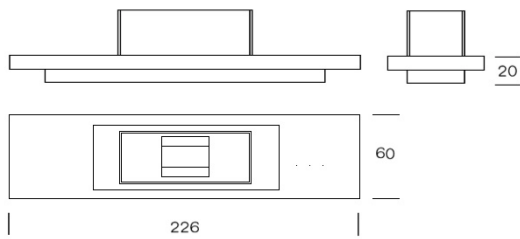

Cheminée zu Bett mit Matratzenmass **180 x 40**
fireplace to bed with mattress width

WOOD 1

KA-FPW118

WOOD 2

KA-FPW218

WOOD 3

KA-FPW318

WOOD 4

KA-FPW418