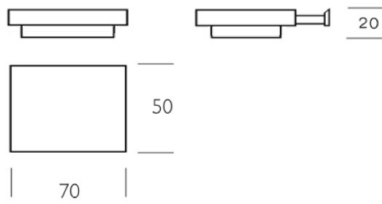

Beistelltisch klein mit Schublade 70 x 50
Sidetable small with drawer

WOOD 1	KA-TSW1705
WOOD 2	KA-TSW2705
WOOD 3	KA-TSW3705
WOOD 4	KA-TSW4705