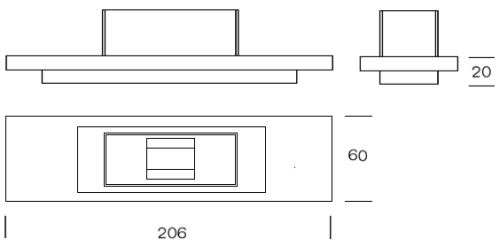

Cheminée zu Bett mit Matratzenmass **160 x 40**
fireplace to bed with mattress width