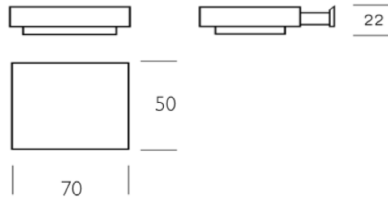

Beistelltisch klein mit Schublade **70 x 50**
Sidetable small with drawer