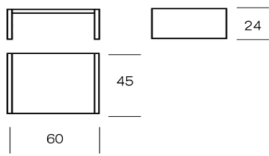

Beistelltisch klein
Sidetable small

60 x 45