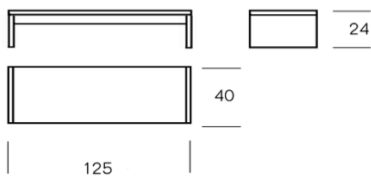

langer Beistelltisch Fuss- / Kopfseitig 125 x 40
Extension Sidetable

WOOD 1

ST-BW1125

WOOD 2

ST-BW2125

WOOD 3

ST-BW3125