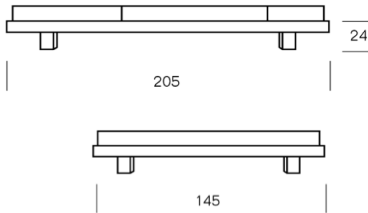

Rahmen
Frame

WOOD 1

STIW112

WOOD 2

STIW212

WOOD 3

STIW312

Matratzenmass 140 x 200
Mattress size