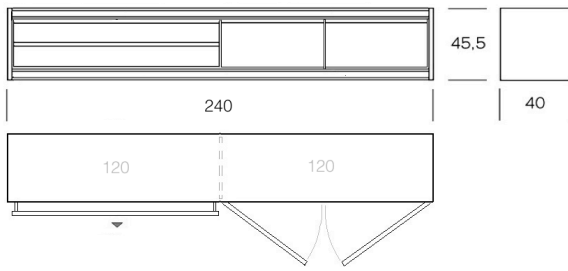

Element 240 2 Schubladen - Drehtüren 240 x 40
element 240 2 drawer - folding doors