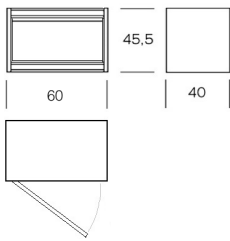

Element 60
element 60

Drehtür
folding door

60 x 40