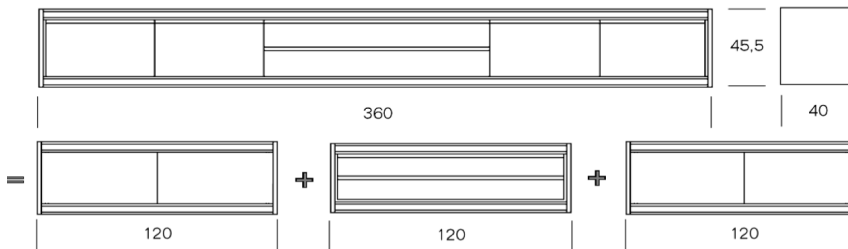

calculation example for UNITS with continuous housing

2 x price of element with doors + price of element with drawers

Standardausführungen | Materialien

Struktur structure	MDF furniert Aluprofile	Standard Editions | Materials	MDF veneered profiles in aluminium	KODEX
WOOD 1	Eiche natur Eiche gebeizt gemäss Holzmuster	natural Oak stained Oak according to samples		EN EG
WOOD 2	amerikanischer Nussbaum	american walnut		AN
WOOD 3	ostindischer Palisander Eiche Papyrus	eastindian Palisander Oak papyrus		OP EP
	MDF matt lackiert nach RAL / NCS	MDF mat lacquered according to RAL / NCS		ML
WOOD 4	MDF hochglanz lackiert nach RAL / NCS	MDF glossy lacquered according to RAL / NCS		ML HL