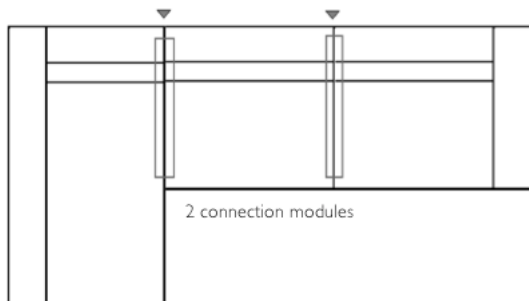

Sockelverbinder

* Bitte beachten, pro Schnittstelle ist ein Sockelverbinder erforderlich. Siehe unter Zubehör rechte Seite unten, KODEX LSSV

Product Informations

sofa-line with reduced, monolythic seat, besides armchairs in various sizes, sofas in different lengths are available. the programm is completed by extension and corner elements, which can easily be combined with each other by a simple base-connecting system. the covers in fabric are generally removable, those in leather fix. NEW also available with bottons and decor border - see typ BOTTONI

base-connection modules

* please notice, for each cutting side a connection module is necessary. see on the right side on the bottom, KODEX LSSV

Struktur structure	Holzunterbau, hochwertige PU-Kaltschaumpolsterung	base in wood, high-quality PU-foam upholstery	KODEX
-----------------------	---	---	-------