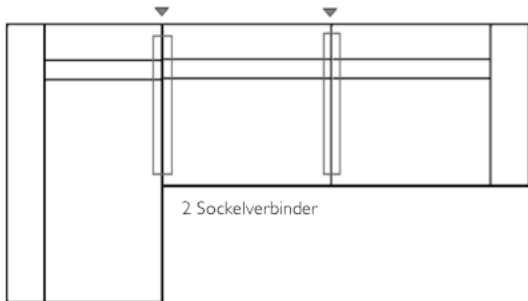

Sockelverbinder

* Bitte beachten, pro Schnittstelle ist ein Sockelverbinder erforderlich. Siehe unter Zubehör rechte Seite unten, KODEX LSSV

Product Informations

sofa-line with reduced, monolythic seat, besides armchairs in various sizes, sofas in different lengths are available. the programm is completed by extension and corner elements, which can easily be combined with each other by a simple base-connecting system. the covers in fabric are generally removable, those in leather fix. NEW also available with bottons and decor border - see typ BOTTONI