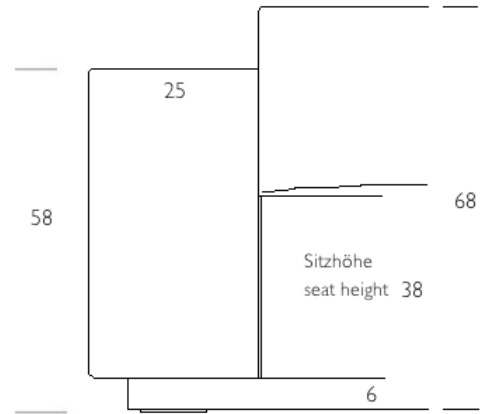

LOW GRAND CONFORT