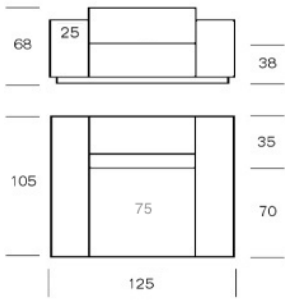

Fauteuil 125

125 x 105

* Ersatzbezug
* new covers
* Stoffbedarf
* Fabric Need

6 LFM

3.5 Häute - Skins

LGCF125
EBLGCF125