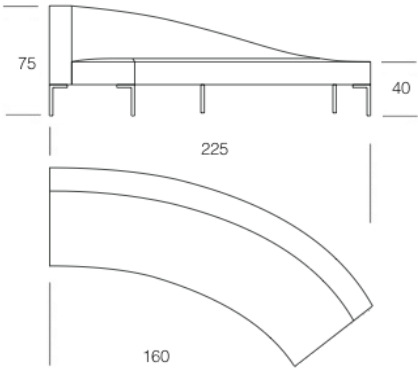

Element hoher Rücken links
modul with high back left 225 x 75

* Ersatzbezug
* new covers
* Stoffbedarf
* Fabric Need

7 LFM

4 Häute - Skins

ONLHR
EBONLHR