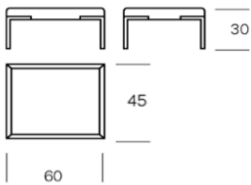

Beistelltisch gross
Sidetable tall

Beistelltisch klein
Sidetable small

60 x 45